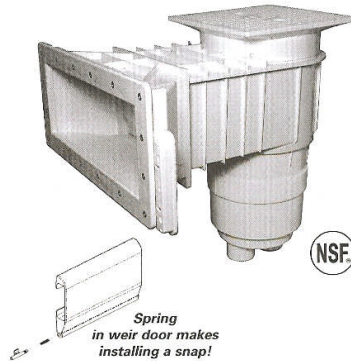

Reference	List Price	Standard Carton	Carton Weight (lbs.)	Carton Volume (ft ³)
Wide-mouth Vinyl Skimmer				
15560	170.00	1	13.2	3.0
Standard Vinyl Skimmer				
15559	140.00	1	13.2	3.0
Extension Collar				
05280	8.00	1	1	N/A

09707	42.00	1	11	2.3
-------	-------	---	----	-----

20891	60.00	1	13	3.0
-------	-------	---	----	-----

22349	9.95	12	10	0.71
-------	------	----	----	------

PoolCo USA

Waterway Skimmers

FEATURES

- PVC sockets for better glue joints.
- 2" socket is 2 1/2" spigot for more flow.
- 1 1/2" socket is 2" spigot for easier plumbing.
- 1/2" socket for overflow hose.
- Large locking skimmer basket.
- Easy access spring-loaded weir door simplifies replacement.
- Optional float valve.
- Optional skimmer test kit.
- Lock-Down vacuum plate included.