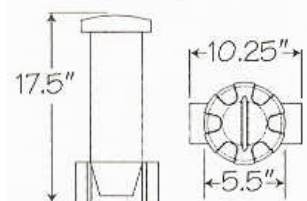

In-Line

Off-Line

550-6700

Chlorinator bracket.
For complete assembly, see page 21.

In-Line

PoolCo USA

Automatic Controllers & Flow meters

SYSTEM CHARTS