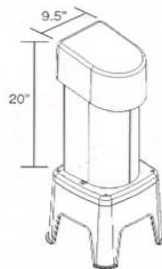

PoolCo USA

Fiber-Optic & LED Lighting

Replacement In-Ground LED Spa Lamps

Model No.	Description	Price
IGP231-120	120V Galaxy 231 LED Pool Lamp (fits most housings)	684.00
AGS24N	12V Galaxy 24-LED Spa Lamp, Non-synchronous *Good for snap-in spa replacements	154.00
PH231-120-15	120V I/G LED Light Fixture w/ 15' cord	1,058.00

Side-Glow Perimeter Fiber optic Cable

Model No.	Description	Feet	Price
SV32150	32 Strand Cable	150	712.00
SV32200	32 Strand Cable	200	939.00
SV23150	23 Strand Cable- Double lip fits Cardinal CL	150	399.00
SV23200	23 Strand Cable- Double lip fits Cardinal CL	200	464.00

Metal Halide Illuminator

Model No.	Description	Price
SV150T6	Standard Unit- 6-Color : Moonlight white, hot pink, tangerine dream, lime green, ocean deep blue, indigo blue.	992.00
SV150T6C	in Synchronous Units(for use with multi-illuminator system) 6-Color : Moonlight white, hot pink, tangerine dream, lime green, ocean deep blue, indigo blue.	1,274.00
17.0609	Synchronization Component- Data Cable (3 wire per foot)	1.86
SVRFCK	Wireless Remote Control Kit-	248.00
SVFH756KIT	Optional Upgrade Kit- Kit increases light source capacity to 756 strand	51.00

NEW!
External Control for Color Wheel Tempo
There is now a dial on the outside of the light source that easily allows the builder or homeowner to increase or decrease the amount of time spent on each color.
Screwdriver included.

SV150T Tower Illuminator
150 Watt Metal Halide lamp,
10,000 hour average lamp life,
550 strand fiber capacity
(upgradable to 756),
white light or 6-color,
mounting base included.
5 year limited warranty.

REMOTE CONTROL

Remote Kit
Part No.: SVRFCK*
Description: remote control for SV150T
- order separately

End-Glow Cable & Underwater Lens