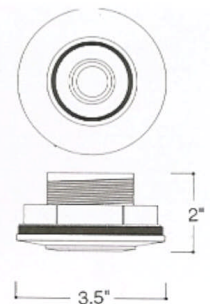

PoolCo USA

Fiber-Optic & LED Lighting

Replacement In-Ground LED Spa Lamps

Model No.	Description	Price
IGP231-120	120V Galaxy 231 LED Pool Lamp (fits most housings)	684.00
AGS24N	12V Galaxy 24-LED Spa Lamp, Non-synchronous *Good for snap-in spa replacements	154.00
PH231-120-15	120V I/G LED Light Fixture w/ 15' cord	1,058.00

Side-Glow Perimeter Fiber optic Cable

Model No.	Description	Feet	Price
SV32150	32 Strand Cable	150	712.00
SV32200	32 Strand Cable	200	939.00
SV23150	23 Strand Cable- Double lip fits Cardinal CL	150	399.00
SV23200	23 Strand Cable- Double lip fits Cardinal CL	200	464.00

Metal Halide Illuminator

Model No.	Description	Price
SV150T6	Standard Unit- 6-Color : Moonlight white, hot pink, tangerine dream, lime green, ocean deep blue, indigo blue.	992.00
SV150T6C	in Synchronous Units(for use with multi-illuminator system) 6-Color : Moonlight white, hot pink, tangerine dream, lime green, ocean deep blue, indigo blue.	1,274.00
17.0609	Synchronization Component- Data Cable (3 wire per foot)	1.86
SVRFCK	Wireless Remote Control Kit-	248.00
SVFH756KIT	Optional Upgrade Kit- Kit increases light source capacity to 756 strand	51.00

NEW!
External Control for Color Wheel Tempo
There is now a dial on the outside of the light source that easily allows the builder or homeowner to increase or decrease the amount of time spent on each color.
Screwdriver included.

SV150T Tower Illuminator
150 Watt Metal Halide lamp,
10,000 hour average lamp life,
550 strand fiber capacity
(upgradable to 756),
white light or 6-color,
mounting base included.
5 year limited warranty.

REMOTE CONTROL

Remote Kit
Part No.: SVRFCK*
Description: remote control for SV150T
- order separately

End-Glow Cable & Underwater Lens