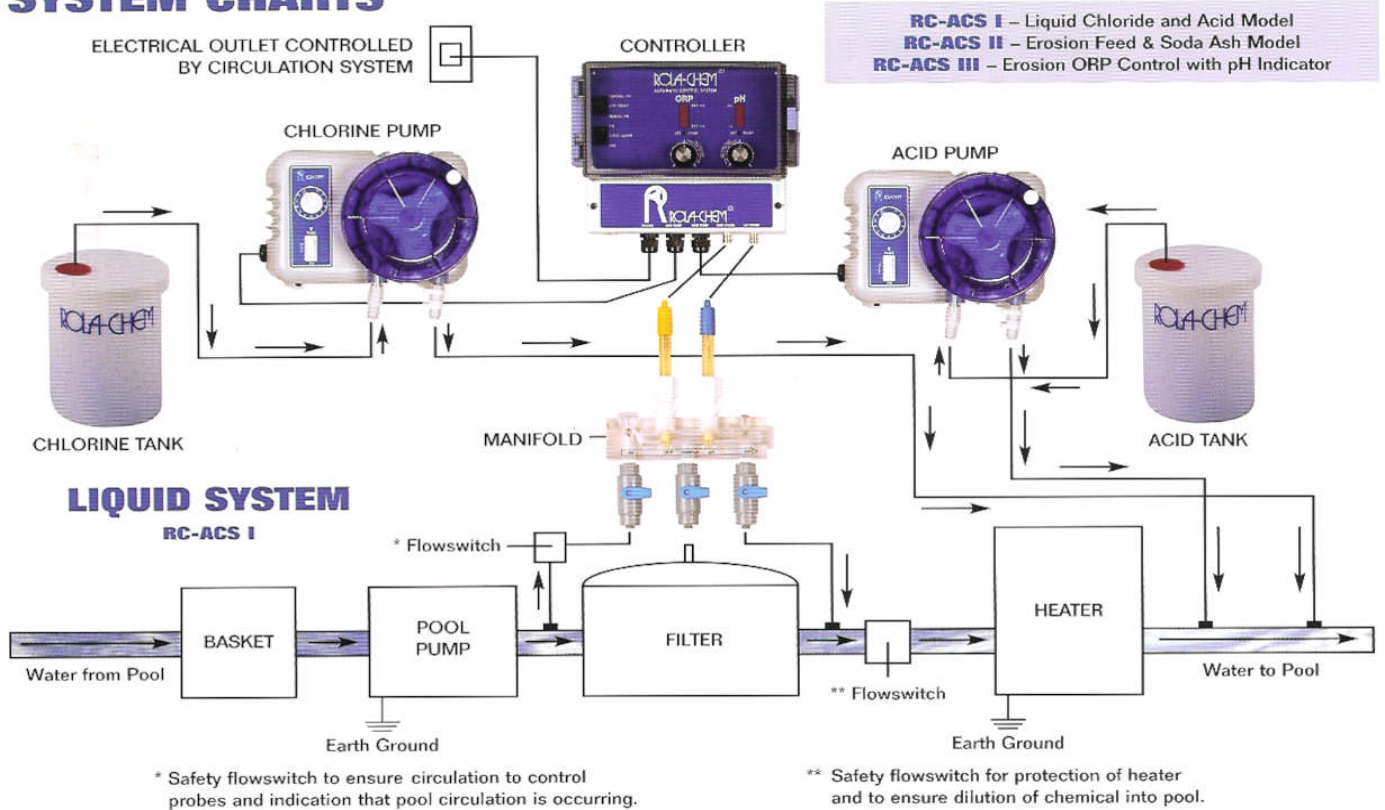

Off-Line

OFF-LINE FEATURES

- 2 barbed fittings to simplify hook-up to above ground pool installations.
- 2 hose clamps for plumbing in-ground pools or hard plumbed pools.
- Optional accessory pad for use with ClearWater pumps and filters.
- A check valve to prevent backflow of water into chlorinator.

In-Line

Off-Line

550-6700

Chlorinator bracket.
For complete assembly, see page 21.

In-Line

PoolCo USA

Automatic Controllers & Flow meters

SYSTEM CHARTS

Controller System

Part No.	Description	Price
554000	Programable digital orp/ph controller with flowswitch flow cell, probes plus fittings and tubing to install flow cell.	1,995.00

Flow Meters (Top Mount)