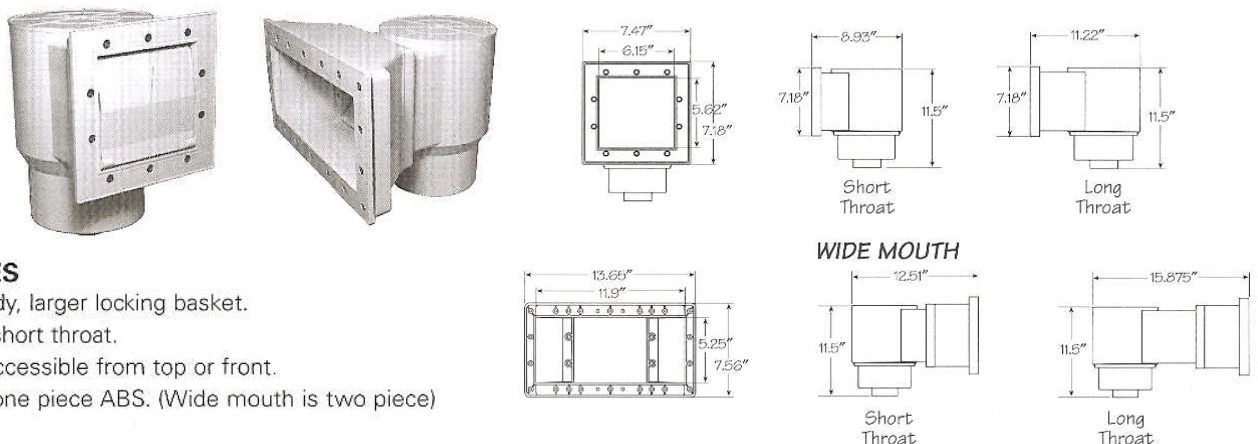

FEATURES

- Deep body, larger locking basket.
- Long or short throat.
- Basket accessible from top or front.
- Durable one piece ABS. (Wide mouth is two piece)
- 1 1/2" FPT.
- 1 1/2" hose adapter included.