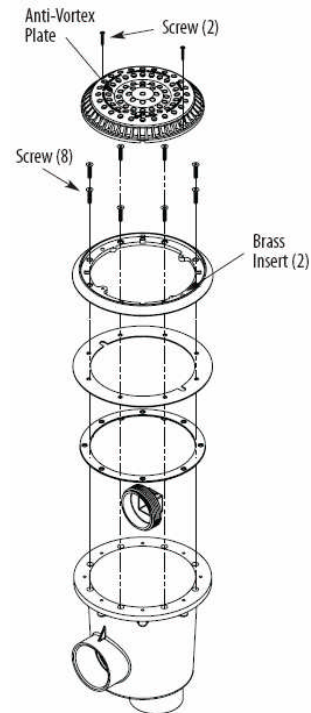

PoolCo USA

Vinyl Main drains

Waterway's Wide selection of pool drains and drain covers simplifies installation for new or existing pools and spa's. Main drain sump bodies are PVC, better for plastic gluing sockets and threading adapters than ABS. Vinyl liner main drains come with a stay-in-place gasket, eliminating the need to glue a gasket to the body before installation. Always use two or more drains per pump.