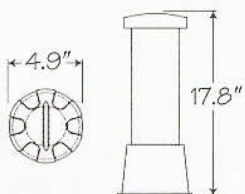

PoolCo USA

Waterway Chlorinators

Part No.	Description	Color	Price
CCF012-W	Off-line 12 Tablet Feeder	White	102.00
CLC012-W	In-line 12 Tablet Feeder- 2" Socket	White	115.00
CLBA012-W	In-line 1 1/2" FPT with bracket for Clearwater filter system	White	130.00
550-6700	Bracket with screws for In-line chlorinator	Black	20.00

Clearwater automatic chlorinators provide safe and reliable pool sanitation. Clearwater's durable flow valve for regulating chlorine or bromine flow has been improved to better adjust for more accurate settings. The dial has been moved to make viewing easier and the external hose has been eliminated on the in-line model.

OFF-LINE FEATURES

- 2 barbed fittings to simplify hook-up to above ground pool installations.
- 2 hose clamps for plumbing in-ground pools or hard plumbed pools.
- Optional accessory pad for use with ClearWater pumps and filters.
- A check valve to prevent backflow of water into chlorinator.

IN-LINE FEATURES

- 2" socket x 2 1/2" spigot (1 1/2" socket reducers included).
- A check valve to prevent backflow of water into chlorinator.
- Internal chamber designed for improved performance.

* Also available in white.

Off-Line

Chlorinator bracket.
For complete assembly, see page 21.