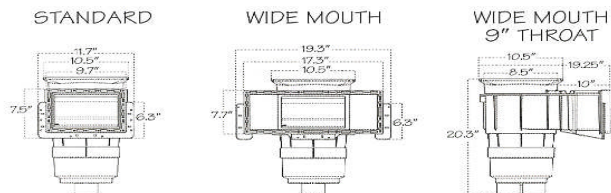

Waterway's Vinyl Liner In-Ground Skimmer is designed for better and easier installations while maximizing flow. The large skimmer basket locks into place and will not float up. High flow rate of 75 gallons per minute.

Flo-Pro II (Above Ground Application)

Part No.	Description	Wt. (lbs)	Color	Price
560-D0C60S	Standard Skimmer-Long Throat with return	5	White	48.00
560-C3C60L	Wide-mouth Skimmer- Short Throat with return	7	White	69.00