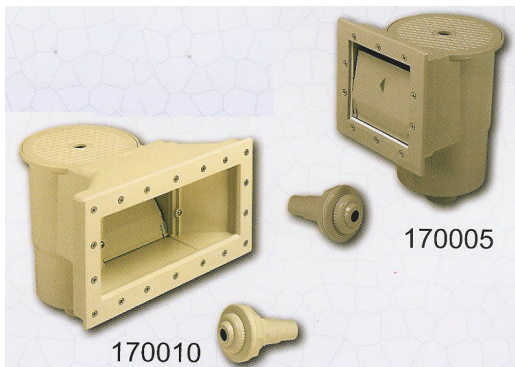

Thermometers

Thermometers		
150005	Small Scoop Thermometers	4.50
150010B	Jumbo Thermometer	6.00
150015B	Deluxe Round Thermometer	8.00
150050	Floating Animal Thermometer	7.00
150070B	Dial Thermometer	12.00
150020B	Floating Thermometer	8.00

Thermometers		
B8190	Large 10" Thermometer with water scoop	4.00
B8100	5" Full View, All Plastic	3.50
B8104	8" Jumbo, Aqua	6.00
B8130	6" Chrome/ Brass Deluxe	10.00
B8170	Animal Tops	7.00

Pool Signs

Pool Signs		
B8701	No Lifeguard on Duty, 24"x 18"	12.00
B8703	Our Pool Rules, 18"x 24"	12.00
B8712	Pool Rules (California), 18"x 24"	13.00
B8766	Pool Capacity, 24"x 18"	12.00

PoolCo USA

Chemical Dispensers

160005 B8050	Small Floating Chemical Dispenser	5.00
160010	Large Floating Chemical Dispenser	8.00
165005	Inline Chemical Feeder for A/G Pools	44.00

165005

160010

Fittings & Plastic Goods

175005	Plug w/ o-ring 1.5" MIP	1.00
175012	Hydro stream Fitting 1/2"	2.60
175013	Hydro stream Fitting 3/4"	2.60
175014	Hydro stream Fitting 1"	2.60
175050	Complete wall fitting	12.00
170005	STD Wall Skimmer w/ fittings	49.00
170010	Wide-mouth Skimmer w/ fittings	65.00