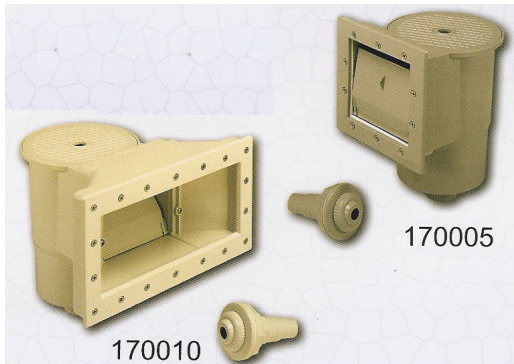

PoolCo USA

Poles & Accessories

B4246	2 Section inner lock, 8'-16' w/ hand grip Std. Pole	24.50
11096SS	6'-12' Silver Telescopic Pole	19.50
B8020	2 Hook Hanger	5.00
B8040	Rescue Hook	22.00

Thermometers

Thermometers		
150005	Small Scoop Thermometers	4.50
150010B	Jumbo Thermometer	6.00
150015B	Deluxe Round Thermometer	8.00
150050	Floating Animal Thermometer	7.00
150070B	Dial Thermometer	12.00
150020B	Floating Thermometer	8.00

Thermometers		
B8190	Large 10" Thermometer with water scoop	4.00
B8100	5" Full View, All Plastic	3.50
B8104	8" Jumbo, Aqua	6.00
B8130	6" Chrome/ Brass Deluxe	10.00
B8170	Animal Tops	7.00

Pool Signs

Pool Signs		
B8701	No Lifeguard on Duty, 24"x 18"	12.00
B8703	Our Pool Rules, 18"x 24"	12.00
B8712	Pool Rules (California), 18"x 24"	13.00
B8766	Pool Capacity, 24"x 18"	12.00

PoolCo USA

Chemical Dispensers

160005 B8050	Small Floating Chemical Dispenser	4.50
160010	Large Floating Chemical Dispenser	7.75
165005	Inline Chemical Feeder for A/G Pools	39.00

Fittings & Plastic Goods

175005	Plug w/ o-ring 1.5" MIP	2.00
175012	Hydro stream Fitting 1/2"	2.50
175013	Hydro stream Fitting 3/4"	2.50
175014	Hydro stream Fitting 1"	2.50
175050	PVC Valve	12.50
170005	STD Wall Skimmer w/ fittings	48.00
170010	Wide-mouth Skimmer w/ fittings	64.00