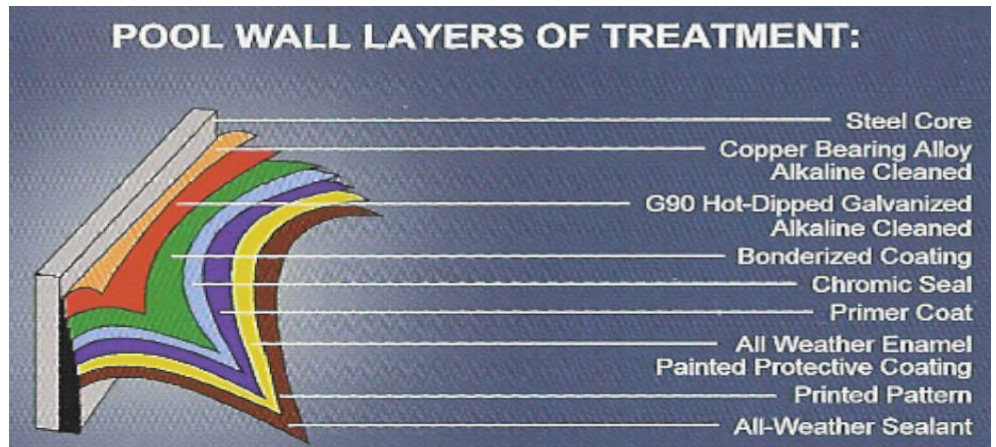

May also come in other designs.

**SPECIFICATIONS**

- Wall:** Blue Lagoon steel wall
- Covers:** Molded top and bottom covers
- Ledges:** 6" roll-formed steel - White color
- Verticals:** 6" roll-formed steel - White color
- Rails:** 5/8" steel universal top and bottom rails
- Plates:** Steel universal top and bottom plates
- Hardware:** Zinc Dichromate