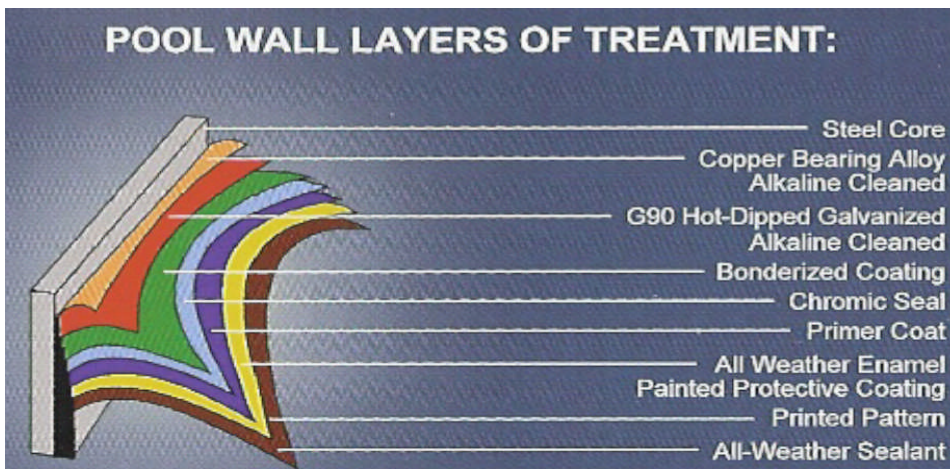

### XL 7000 - 52" Model

Liner - Overlap plain blue or print bottom is standard  
 Beaded Liner option - additional charge (see catalog)

Round			Oval		
Size	Complete Pool Kit	Pool Only*	Size	Complete Pool Kit	Pool Only*
15	2,400.00	1,590.00	15 x 30	4,020.00	3,020.00
18	2,620.00	1,990.00	18 x 33	4,290.00	3,250.00
21	3,070.00	2,190.00			
24	3,240.00	2,420.00			
27	3,540.00	2,590.00			
30	3,890.00	2,890.00			
33	4,240.00	3,220.00			

**20 Year** Limited Warranty  
 First 2 seasons no charge for parts

The uniquely captivating pattern on the exterior of the XL7000 will be sure to catch the eyes of anyone who notices it. Bold and decorous, this pool would be suitable in the backyard of any modern home. It features 8 different layers of wall treatment to help keep your pool in good condition. The XL7000 pool is certified with the Rust-Oleum "Seal of Approval" for its superior metal protection.

### POOL WALL LAYERS OF TREATMENT: