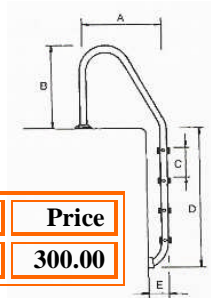

Part No.	Description	A	B	C	D	E	Price
07635	3 Step	24"	24"	10"	36"	7"	300.00