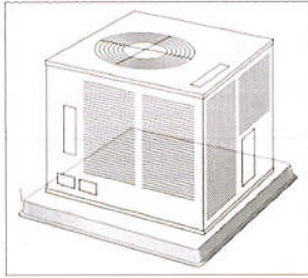

PoolCo USA

Hef-T-Pad