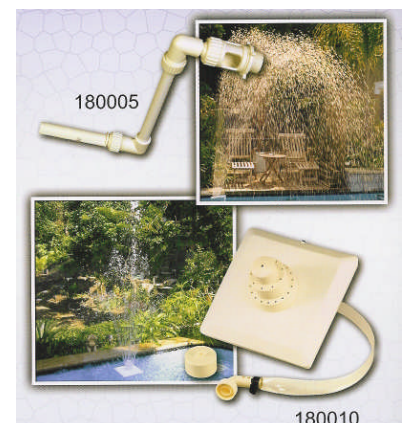

Fountains

180005	Waterfall Fountain	22.00
180006	Flower Fountain	22.00
180010	Grecian Fountain	44.00
180015	Rock Fountain	46.00
8592	Swan Floating Fountain- Triple Tier	75.00
8590	25' Fountain Transparent replacement hose	10.00