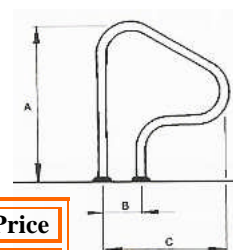

Figure 4 Grab Rail

Set of two

Rails constructed of *Astral Finish* Stainless Steel, 1.7" O.D. x .049" wall. Rails feature ends flared to 1.9" O.D. to allow replacement of existing 1.9" rails.