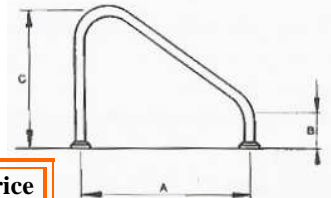

Part No.	Description	A	B	C	Price
07686	Pair	36"	6"	25"	250.00