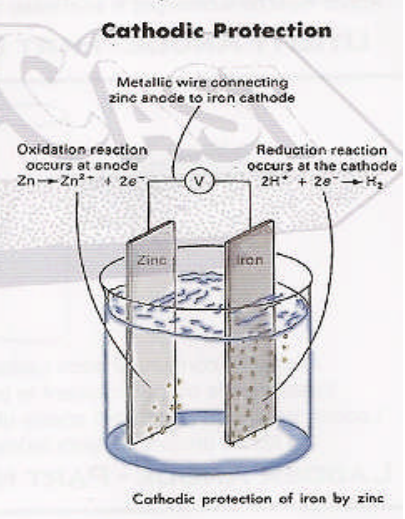

Why use TechNodes: TechNodes are the result of research done by Scientists at the Georgia Institute of Technology. TechNodes are sacrificial anodes designed specifically to protect critical metal components in Salt System Swimming Pools. TechNode In-line is designed to protect any metal components in the pools plumbing, including pool heaters and heat exchangers. TechNode Ladder will protect pool ladders that are submerged in the swimming pool. TechNode Light will prevent corrosion of metal components on underwater lights. TechNode Utility is designed to protect any other metal components in the swimming pool. TechNodes are cast from Mil Spec Zinc, have high surface area to volume characteristics resulting in the most efficient Pool Anodes on the market.