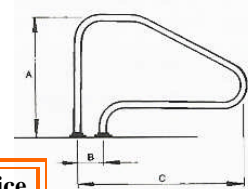

Part No.	Description	A	B	C	Price
07659	Return to Deck	32"	8"	50"	210.00