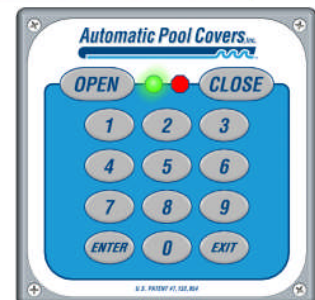

Vinyl Pool Cover Colors

Light Blue

Royal Blue

Navy Blue

Beige

Green

Light Gray

Charcoal Gray

365 Series

16 x 32	13,100.00
16 x 36	13,375.00
18 x 36	13,650.00
18 x 40	13,925.00
20 x 40	14,200.00

For all other sizes please call for quotes.

POWERTOUCH™

PoolCo USA

Custom In-Ground Liner Pricing

**PoolCo
USA
includes
shipping in
Their liners!**