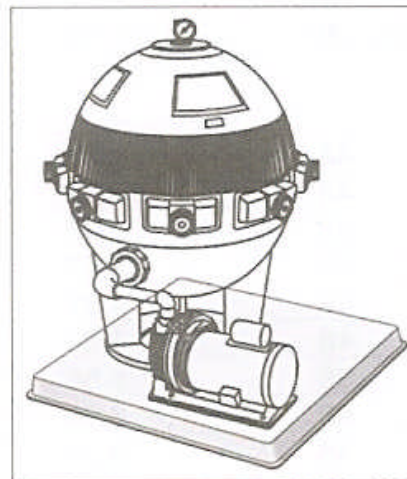

HEF-T-PAD™ Features:

- Injection molded from high impact polyolefin for strength and durability.
- Resistant to impact, UV degradation and weathering.
- Will not crack, flake or warp.
- Virtually impervious to climate changes.
- Drillable, permits installation of refrigerant and electrical lines under and through pad.
- Also permits equipment to be easily secured to pad.
- Unique, non-creep surface absorbs vibration and noise and keeps equipment in it's original position.
- Gray

Product No.	Description	Price
X2430211	24" x 30" x 2" Hef-T-Pads	34.00
X3232211	32" x 32" x 2" Hef-T-Pads	44.00
X3030311	30" x 30" x 3" Hef-T- Pads	42.00