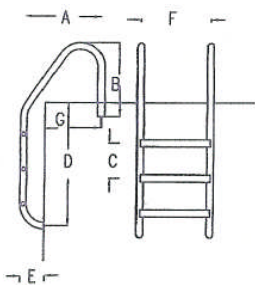

BRONZE (STANDARD) SERIES LADDERS

C/W LOGO TREADS

Part No.	Description	A	B	C	D	E	F	G	Price
SS-BLLT2	2 Tread Bronze	22"	16.1"	10"	26"	7"	20"	16"	240.00
SS-BLLT3	3 Tread Bronze	22"	16.1"	10"	36"	7"	20"	16"	265.00
SS-BLLT4	4 Tread Bronze	22"	16.1"	10"	46"	7"	20"	16"	340.00
SS-BLLT5	5 Tread Bronze	22"	16.1"	10"	56"	7"	20"	16"	440.00

C/W STAINLESS STEEL TREADS

SS-BLST2	2 Tread Bronze	22"	16.1"	10"	26"	7"	20"	16"	275.00
SS-BLST3	3 Tread Bronze	22"	16.1"	10"	36"	7"	20"	16"	300.00
SS-BLST4	4 Tread Bronze	22"	16.1"	10"	46"	7"	20"	16"	390.00
SS-BLST5	5 Tread Bronze	22"	16.1"	10"	56"	7"	20"	16"	490.00

For Ladder Treads & Bumpers see Miscellaneous Page #21-1