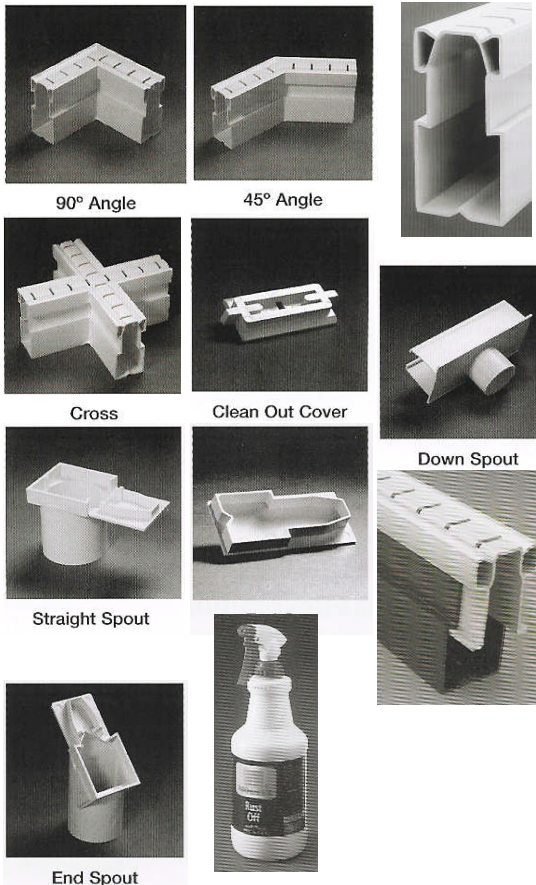

PoolCo USA

MORTEX

Systemx		
Part No.	Description	Price
PSB	Systex Bonder- 5 gal bucket	350.00
PST	Systex Texture- 50 lb. bags	90.00
PSCTN	Systex Color- Tan	310.00
PSCGY	Systex Color- Gray	310.00
PSCAD	Systex Color- Almond	310.00
PSCPH	Systex Color- Peach	310.00
PSCCY	Systex Color- Clay	310.00
Control Joints		
CJW	Control Joint - White- 396' Box	345.00
CJRTW	Control Joint Replacement Top-White200'	150.00
CXC96SLT	Fill-N-Flex Tan Self Leveling joint Seal	190.00
Drain Rite		
DRW	Drain Rite- White- 100' Case	460.00
DRG	Drain Rite- Gray- 100' Case	470.00
DRT	Drain Rite- Tan- 100' Case	470.00
DRC	Drain Rite- Charcoal- 100' Case	470.00
DX90W	90 Degree Angle- White	13.00
DX45W	45 Degree Angle- White	13.00
DXXW	Cross- White	24.00
DXTW	Tee- White	19.00
DXCOCW	Clean Out Cover- White	3.00
DXDS	Down Spout- White	9.00
DXSSW	Straight Spout- White	9.00
DXECW	End Cap- White	3.00
DXESW	End Spout- White	9.00
DXRTW	Drain Rite Replacement Top- White- 80'	240.00
DXRTG	Drain Rite Replacement Top- Gray- 80'	250.00
DRW-1	Drain Rite- 10' Section Drain- Each	48.00
Accessories		
FKLAK	Aluminum Key-Lock Keystone forms+Key	690.00
FXARC	Aluminum 112 AWM Keylock Radius Cut	620.00
FXARKS	Aluminum Keylock Radius Cut - Per Foot	44.50
FFGK	Fiberglass Forms	360.00
FKF	Plastic Keystone Forms Only	330.00
FXRCR	Plastic Keylock Radius Cut Retainer-PerFt	3.00