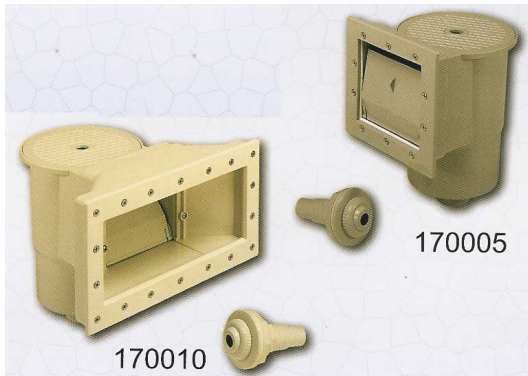

Thermometers		
B8190	Large 10" Thermometer with water scoop	4.00
B8100	5" Full View, All Plastic	3.50
B8104	8" Jumbo, Aqua	6.00
B8130	6" Chrome/ Brass Deluxe	10.00
B8170	Animal Tops	7.00

Pool Signs

Pool Signs		
B8701	No Lifeguard on Duty, 24"x 18"	9.00
B8703	Our Pool Rules, 18"x 24"	9.00
B8712	Pool Rules (California), 18"x 24"	11.00
B8766	Pool Capacity, 24"x 18"	10.00

Chemical Dispensers

160005 B8050	Small Floating Chemical Dispenser	4.50
160010	Large Floating Chemical Dispenser	7.75
165005	Inline Chemical Feeder for A/G Pools	39.00

Fittings & Plastic Goods

175005	Plug w/ o-ring 1.5" MIP	2.00
175012	Hydro stream Fitting 1/2"	2.00
175013	Hydro stream Fitting 3/4"	2.00
175014	Hydro stream Fitting 1"	2.00
175050	PVC Valve	12.50
170005	STD Wall Skimmer w/ fittings	48.00
170010	Wide-mouth Skimmer w/ fittings	60.00