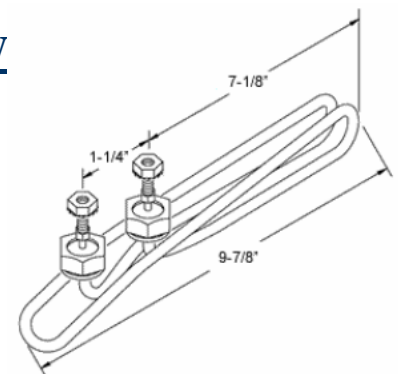

Model	Wattage (kW)	Size	Length	Price
48-1540-RS	4.0	2"	15"	106.00
48-1545-RS	4.5	2"	15"	106.00
48-1555-RS	5.5	2"	15"	106.00
Universal Heating Element	5.5	n/a	10"	50.00

Universal Flow Thru Element 5.5kW