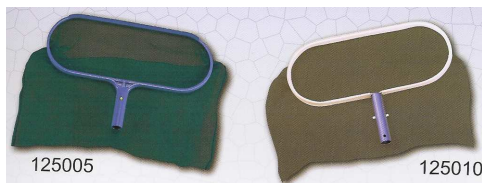

Backwash Hoses

Price

B8226	1.5" x 25' with clamp- shrink wrap	12.00
B8227	1.5" x 50' with clamp- shrink wrap	19.00
B8201	1.5" x 200'- Boxed	56.00
B8202	2" x 200'- Boxed	70.00

Filter Hoses

Item Number	Size	Price
65503	1.25"/ 3'	9.00
65504	1.25"/ 4'	10.00
65505	1.25"/ 6'	12.00
65509	1.5"/ 3'	11.00
65510	1.5"/ 4'	12.50
65511	1.5"/ 6'	15.00
Heavy Silver Hoses		
HS1253	1.25"/ 3'	4.75
HS1256	1.25"/ 6'	7.75
HS1503	1.5"/ 3'	5.75
HS1506	1.5"/ 6'	9.75
Vinyl Reinforced Hoses		
12BVRH	1.25" Bulk vinyl reinforced hose	3.00/ft.
15BVRH	1.5" Bulk vinyl reinforced hose	4.00/ft.

PoolCo USA

Cleaning Equipment

Skimmers & Leaf Nets		Price
120006B	Standard Leaf skimmer w/nylon net and magnet	4.50
120010B	Aluminum Leaf Skimmer	11.50
120015B	Aluminum Leaf Skimmer w/plastic handles	13.00
120050B	Leaf Skimmer w/48"pole	8.50
125005B	Standard Deep Bag leaf rake w/nylon net	6.00
125010B	Aluminum Deep Bag leaf rake	12.00
125015B	Aluminum Deep Bag Leaf rake w/plastic handles	15.00
125020B	Heavy Duty Deep bag leaf Rake w/long wear mesh screen	14.00