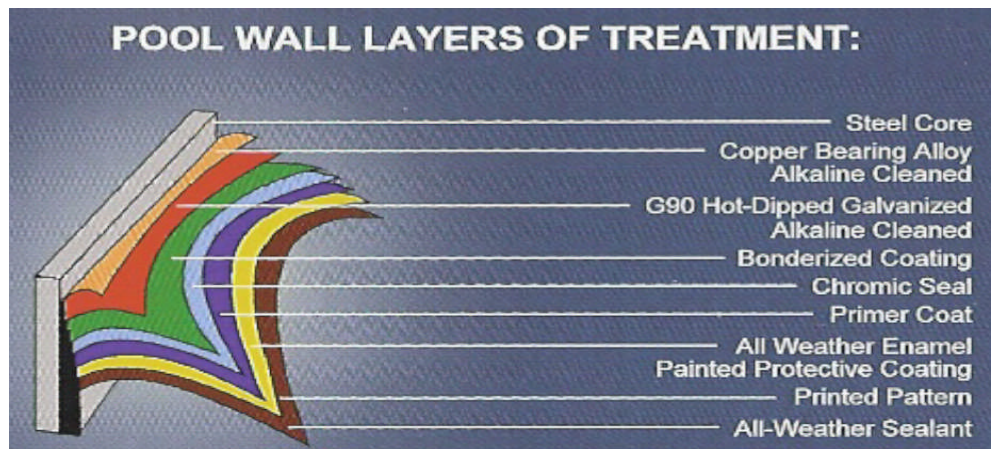

20 Year Limited Warranty
First 2 seasons no charge for parts

Yorkshire/Zenith- 52"/XL7000 Models Available @ 5% upcharge					
Liner- Overlap plain blue only- additional charge for patterns					
Beaded Liner option- additional charge (see catalog)					
Round			Oval		
Size	Complete Pool Kit	Pool Only*	Size	Complete Pool Kit	Pool Only*
15	2,180.00	1,440.00	12 x 24	3,300.00	2,300.00
18	2,380.00	1,810.00	18 x 33	3,900.00	2,950.00
21	2,790.00	1,990.00			
24	2,940.00	2,200.00			
27	3,220.00	2,350.00			
30	3,500.00	2,650.00			

Also comes in Blue plank Design.