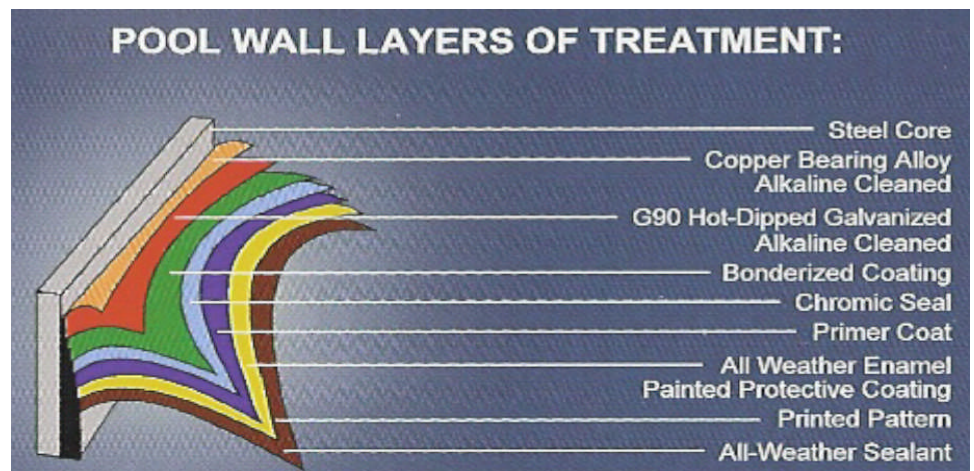

SPECIFICATIONS

- **Wall:** Blue Twill steel wall
- **Covers:** Molded top and bottom covers
- **Ledges:** 6" roll-formed steel - Blue color
- **Verticals:** 6" roll-formed steel - Blue color
- **Rails:** 5/8" steel universal top and bottom rails
- **Plates:** Steel universal top and bottom plates