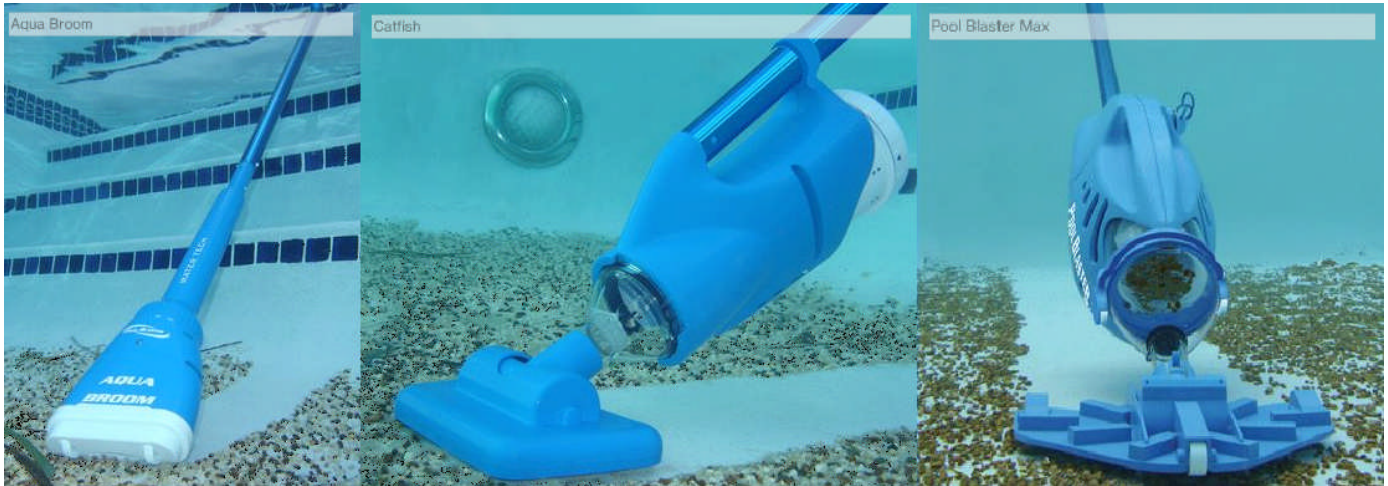

PoolCo USA

Automatic Pool Cleaners

Product	Description	Price
Aquabots		
ABT1	Aquabot Turbo- soft grabber tracks for enhancing climbing ability.	1750.00
ABT2	Aquabot Turbo T2- 1 Hour cleaner, split turning wheel	2140.00
ABT4	Aquabot Turbo T4- 1 Hour cleaner, split turning wheel, w/ remote control	2555.00
ABPR	Aquabot Pool Rover- above ground model	600.00
Kreepy Krawly		
K70405	Kreepy Krawly- For In-ground pools w/40' hose	1,060.00
K3370	Kreepy Krawly Thruster- for Above Ground Pools	190.00
Polaris		
P380	3 wheel design, w/large bottom suction hole & quick release mesh bag.	1295.00
P360	3 wheel design, w/large bottom suction hole & quick release mesh bag.	950.00
P280	3 wheel design, w/large bottom suction hole & quick release mesh bag.	810.00
P180	3 wheel design, w/large bottom suction hole & quick release mesh bag.	770.00
P165	Jet sweep assembly & unique filter bag for In Ground pools	450.00
PTT	Attractive floating turtle design w/jet sweep assembly & unique filter bag for A/G	358.00
P65	Jet sweep assembly & unique filter bag for Above Ground pools.	340.00
PB460	Booster Pump for 180,280, and 380 models.	450.00
PB460Q	Halcyon Super Quiet Booster Pump – to be used on above models in place of PB-460	570.00
Hayward		
6000B	Phantom Pressure Cleaner with sweep hoses – Available also in black	1,360.00
5500TC	Viio Turbo Pressure Cleaner with sweep hoses – Available also in black	798.00
H72713	Viper Turbo Pressure Cleaner with sweep hoses (while supplies last)	740.00
5060	¾ Hp. Booster pump for all models – can be used for <i>Polaris</i> also	480.00

PoolCo USA

WATER TECH

"The pool invention people"

Item #	Description	Price
Broom	Pool Blaster Pool Broom	78.00
CatfishPPV	Pool Blaster Catfish	175.00
Poolbuster	Pool Buster Max	330.00
Poolbuster CG	Pool Buster Max CG	480.00
PEARL	Blue Pearl	1,495.00
BLD03	Blue Diamond	2,100.00
BLD03RC	Blue Diamond w/Remote & Caddy	2,895.00
BLDPRO	Blue Diamond Pro- Commercial Cleaner	5,200.00