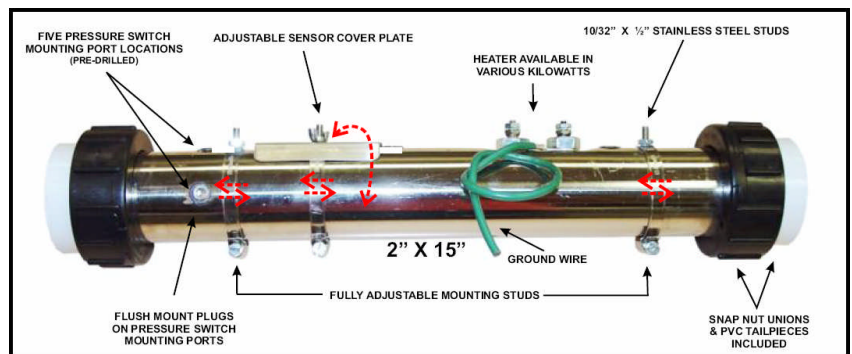

UNIVERSAL RITE-FIT HEATER ASSEMBLY

Hydro-Quip introduces our new universal *RITE FIT* heater assembly. This innovative design allows you to use the *RITE FIT* heater to replace many on the market today. Save on inventory and save space, no need to carry so many different models when you only need one, the *RITE FIT* universal heater!

From the ease of installation to the efficiency of our products, your customers will be glad you made the "Smart Choice" and chose equipment manufactured by Hydro-Quip, the industries oldest and most trusted supplier.

Model	Wattage (kW)	Size	Length	Price
48-1540-RS	4.0	2"	15"	106.00
48-1545-RS	4.5	2"	15"	106.00
48-1555-RS	5.5	2"	15"	106.00
Universal Heating Element	5.5	n/a	10"	50.00