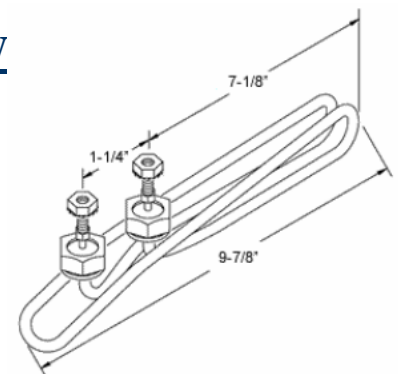

Universal Flow Thru Element 5.5kW

See Hydro-Quip Catalog for other available items