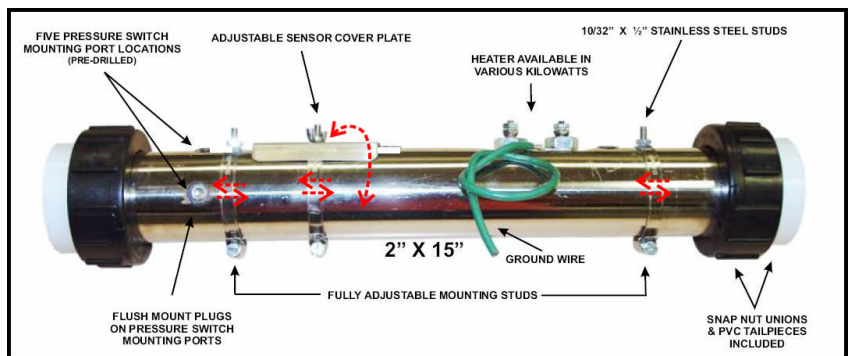

UNIVERSAL RITE-FIT HEATER ASSEMBLY

Hydro-Quip introduces our new universal *RITE FIT* heater assembly. This innovative design allows you to use the *RITE FIT* heater to replace many on the market today. Save on inventory and save space, no need to carry so many different models when you only need one, the *RITE FIT* universal heater!

From the ease of installation to the efficiency of our products, your customers will be glad you made the "Smart Choice" and chose equipment manufactured by Hydro-Quip, the industries oldest and most trusted supplier.

Model	Wattage (kW)	Size	Length	Price
48-1540-RS	4.0	2"	15"	106.00
48-1545-RS	4.5	2"	15"	106.00
48-1555-RS	5.5	2"	15"	106.00
Universal Heating Element	5.5	n/a	10"	50.00