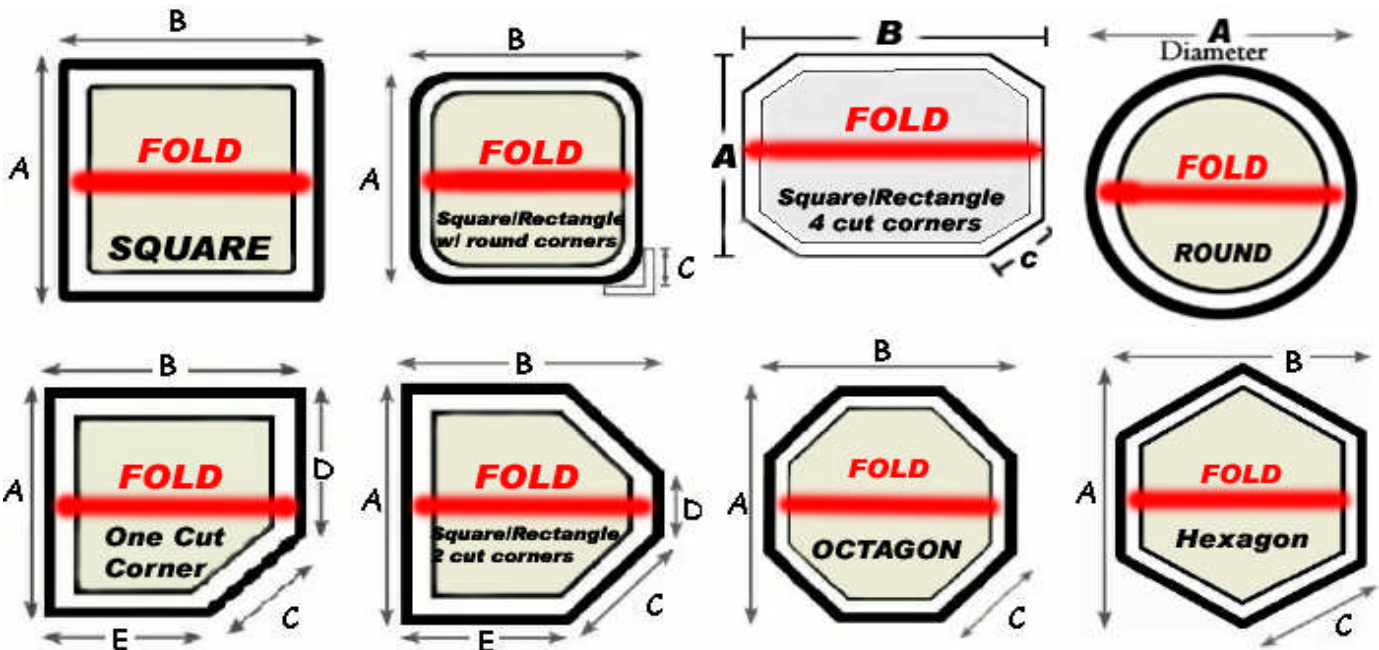

Circle cover style and write dimensions below in INCHES only.