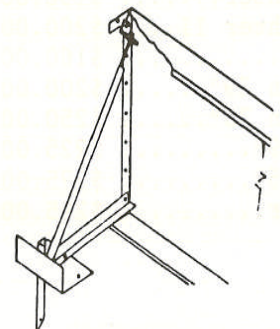

Common stocked components for 42" walls with 5" flanges. 48" available @ 25% up charge

PoolCo USA

Steel Accessories

Item No.	Description	Price
Nuts & Bolts		
BP838/810	3/8"x1" bolt&nut w/shoulder (each)	0.42
BPS00JS	Grecian bent bolt pack	68.00
BP000TS	#12x1 Hex Tek Screws- 110/ box	21.00
Braces & Steel Accessories		
CSTTBR	<u>Turn Buckle</u> Brace complete –New Change	78.00
CS901GC	Grecian corner angle	18.00
CS900GS	Grecian Step Angle	26.00
CS902SA	Square corner angle (48" available)	16.00
CS902SB	Big V angle (for 6" radius filler)	26.00
CS619RB	40 count rebar 3/8"x18"	56.00
CS8034-HVC	Deck support braces	62.00
CS000GC	Grecian corner cap	8.00
CS000SC	Square corner cap	14.00
CSFIXXX	Repair Blank- 18" x 18"	24.00
CS903FC	Foam Inserts	6.50
Instructions & Templates		
CS000HV	24 page brochures	3.00
CS000IN	Instruction manual	3.00
CSDIGSPEC	Dig specs & panel layout book	6.00
CSTEMPLATE	Pool templates	55.00

Common stocked components for 42" walls with 5" flanges.

Old Style ↓

**THREADED ROD
ADJUSTABLE
A-FRAME**

PoolCo USA

Steel Steps, Auto-Cover

Troughs & Coping

Item No.	Description	Price
Steel Steps		
SPSX3160XXXXXC	16' - 3 Tread Full Width Steel Step Complete	2,140.00
SPSX3180XXXXXC	18' - 3 Tread Full Width Steel Step Complete	2,560.50
SPSX3200XXXXXC	20' - 3 Tread Full Width Steel Step Complete	2,740.00
SP387ST	Rod Clips (12)	26.00
SP955FG	95.5" Fiberglass Rods	20.00