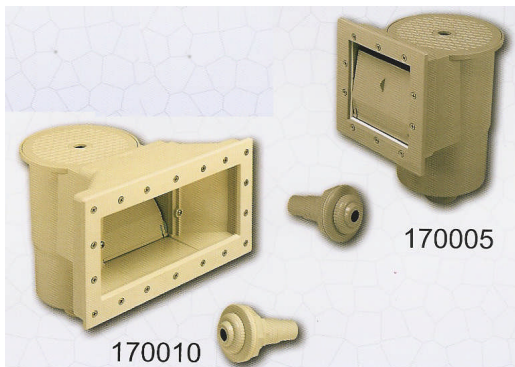

Thermometers

Thermometers		
150005	Small Scoop Thermometers	4.50
150010B	Jumbo Thermometer	6.00
150015B	Deluxe Round Thermometer	8.00
150050	Floating Animal Thermometer	7.00
150070B	Dial Thermometer	12.00
150020B	Floating Thermometer	8.00

Thermometers		
B8190	Large 10" Thermometer with water scoop	4.00
B8100	5" Full View, All Plastic	3.50
B8104	8" Jumbo, Aqua	6.00
B8130	6" Chrome/ Brass Deluxe	10.00
B8170	Animal Tops	7.00

Pool Signs

Pool Signs		
B8701	No Lifeguard on Duty, 24"x 18"	12.00
B8703	Our Pool Rules, 18"x 24"	12.00
B8712	Pool Rules (California), 18"x 24"	13.00
B8766	Pool Capacity, 24"x 18"	12.00

PoolCo USA

Chemical Dispensers		
160005 B8050	Small Floating Chemical Dispenser	5.00
160010	Large Floating Chemical Dispenser	8.00
165005	Inline Chemical Feeder for A/G Pools	44.00

165005

160005

160010

Fittings & Plastic Goods		
175005	Plug w/ o-ring 1.5" MIP	1.50
175012	Hydro stream Fitting 1/2"	3.50
175013	Hydro stream Fitting 3/4"	3.50
175014	Hydro stream Fitting 1"	3.50
175050	Complete wall fitting	12.00
170005	STD Wall Skimmer w/ fittings	49.00
170010	Wide-mouth Skimmer w/ fittings	65.00