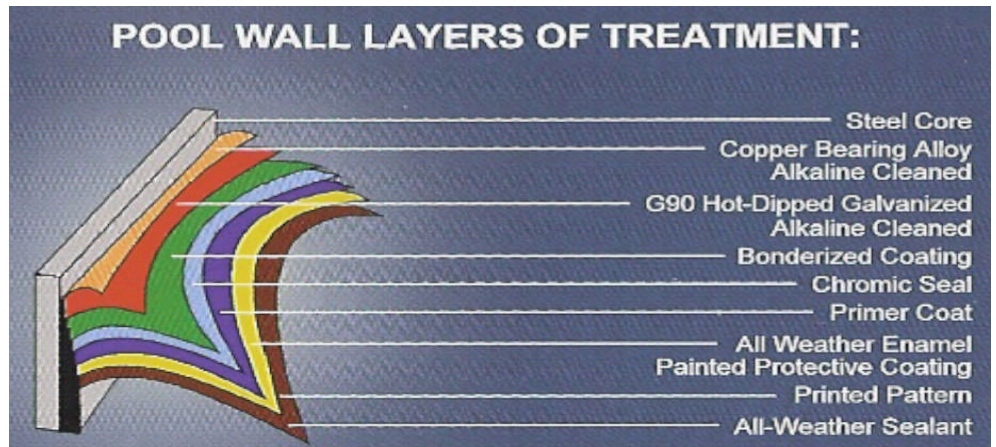

PoolCo USA

Above Ground Pool Kits

20 Year Limited Warranty
First 2 seasons no charge for parts

Quest/Quantum/Yorkshire/Zenith - 52" Models					
Liner- Overlap plain blue only- additional charge for patterns					
Beaded Liner option- additional charge (see catalog)					
Round			Oval		
Size	Complete Pool Kit	Pool Only*	Size	Complete Pool Kit	Pool Only*
15	2,700.00	1,800.00	12 x 24	3,940.00	2,700.00
18	2,900.00	2,200.00	15 x 30	4,350.00	3,300.00
21	3,350.00	2,400.00	18 x 33	4,650.00	3,600.00
24	3,550.00	2,650.00			
27	3,850.00	2,850.00			
30	4,200.00	3,160.00			

May also come in other designs.

SPECIFICATIONS

- Wall:** Blue Lagoon steel wall
- Covers:** Molded top and bottom covers
- Ledges:** 6" roll-formed steel - White color
- Verticals:** 6" roll-formed steel - White color
- Rails:** 5/8" steel universal top and bottom rails
- Plates:** Steel universal top and bottom plates
- Hardware:** Zinc Dichromate