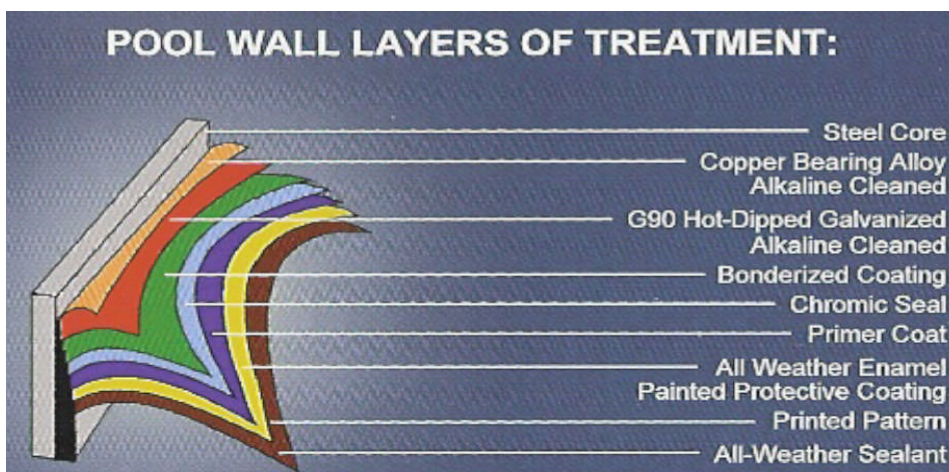

POOL WALL LAYERS OF TREATMENT: