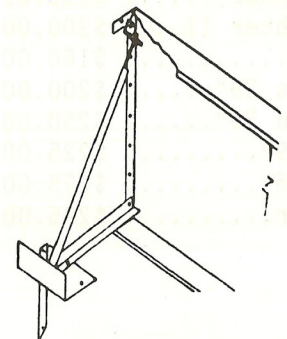

Common stocked components for 42" walls with 5" flanges.
48" available @ 15% up charge plus freight if not stocked.

PoolCo USA

Steel Accessories

Item No.	Description	Price
Nuts & Bolts		
BP838/810	3/8"x1" bolt & nut w/serated shoulders (each)	1.12
BPS00JS	Grecian bent bolt pack	130.00
BP000TS	#12x1 Hex Tek Screws - 110/ box	32.00
Braces & Steel Accessories		
ICP-ATB1PCC-42	Turn Buckle Brace complete - New Style	134.00
CS901GC	Grecian corner angle	43.00
CS900GS	Grecian Step Angle	46.00
CS902SA	Square corner angle (48" available)	39.00
CS902SB	Big V angle (for 6" radius filler)	62.00
CS619RB	40 count rebar 3/8"x18"	140.00
CS8034-HVC	Deck support braces	130.00
CS000SC	Square corner cap	25.00
CSFIXXX	Repair Blank- 18" x 18"	70.00
CS903FC	Foam Inserts	12.00
SP387ST	Step rod clips (12 Stainless Steel set)	70.00
Instructions & Brochures		
CS000HV	24 page brochures (N/C with pool order)	CALL
CS000IN	Instruction manual	CALL
CSDIGSPEC	Dig specs & panel layout book	CALL

Common stocked components for 42" walls with 5" flanges.

Old Style ↓

**THREADED ROD
ADJUSTABLE
A-FRAME**

PoolCo USA

Steel Steps, Auto-Cover

Troughs & Coping

Item No.	Description	Price
Full Width Steel Steps – Lengthens Pool Another 4’ w/setback		3 Full width liner tracks
L3SX3140XXXXXC	14’ - 3 Tread Full Width Steel Step Complete With Kit	5,000.00
L3SX3160XXXXXC	16’ - 3 Tread Full Width Steel Step Complete With Kit	5,600.00
L3SX3180XXXXXC	18’ - 3 Tread Full Width Steel Step Complete With Kit	6,100.00
L3SX3200XXXXXC	20’ - 3 Tread Full Width Steel Step Complete With Kit	6,700.00
	Non Super Max 27 mil full step liner pattern upcharge	220.00