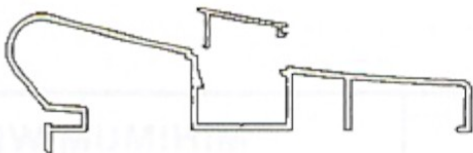

Snap Strip Coping- (Corners come with clips & screws) (CP8)

Product No.	Description	Price
SS120SW	12' Length with White Insert- 1 Piece	420.00
SS220CL	Snap Strip Coping Clip	17.00
SS426SW	6" Radius Snap Strip Set with White Insert	2,120.00
SS490SW	90° Corner Snap Strip Set with White Insert	1,550.00

Fiber-optic Coping- (Corners come with clips & screws)