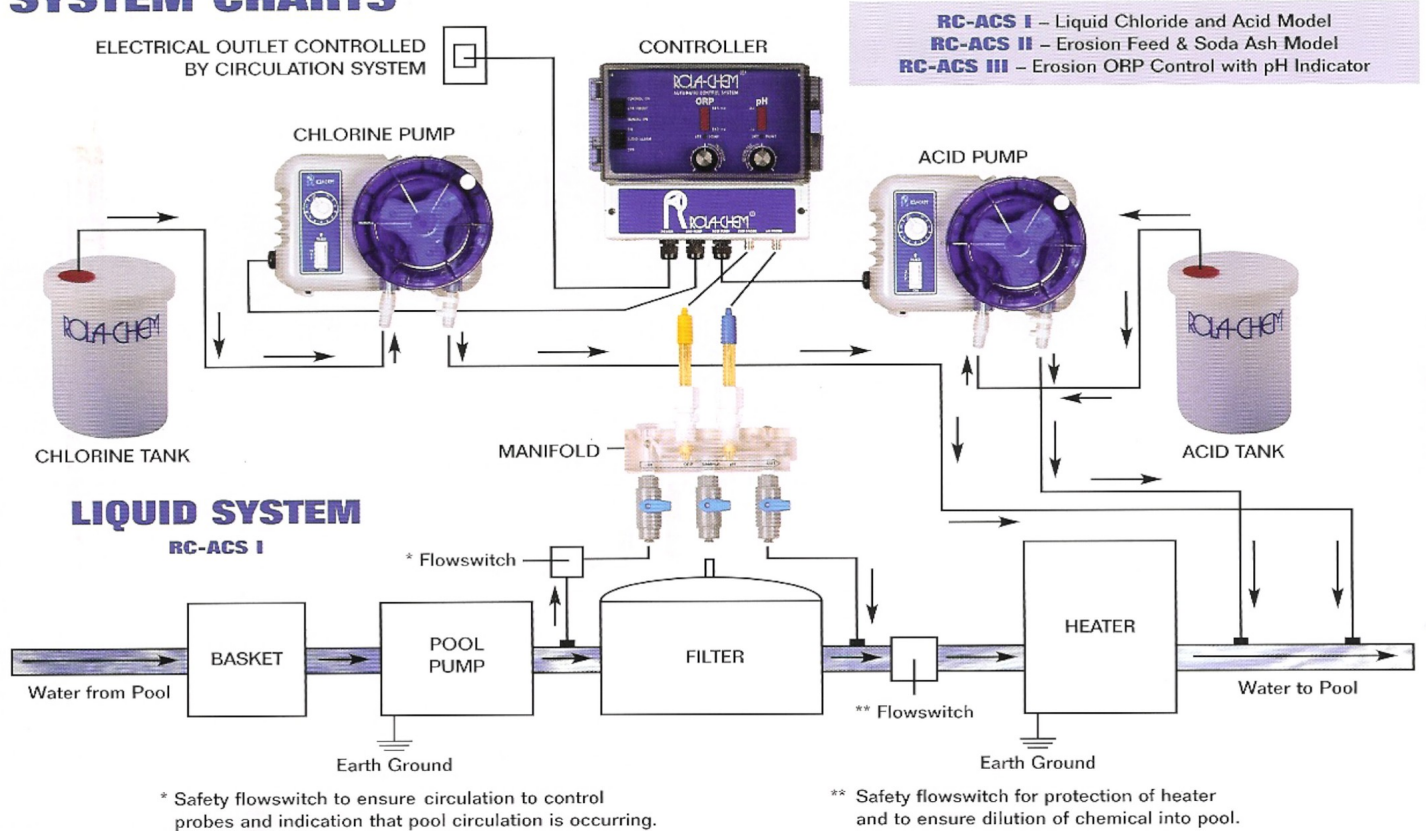

SYSTEM CHARTS

Controller System

Part No.	Description	Price
554000	Programable digital orp/ph controller with flowswitch flow cell, probes plus fittings and tubing to install flow cell.	2,200.00

Flow Meters (Top Mount)

Model #	Pipe Size	Range (GPM)	Range (LPM)	Price
570341	1 1/2" P	20-100	76-378	80.00
570351	2" P	40-140	151-530	90.00
570361	2 1/2" P	80-260	303-964	105.00
570371	3" P	100-320	378-1211	120.00
570381	4" P	150-550	568-2082	140.00
570391	6" P	300-950	1136-3596	179.00