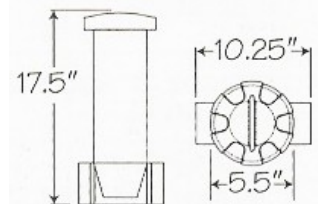

Chlorinator bracket.
For complete assembly, see page 21.

In-Line