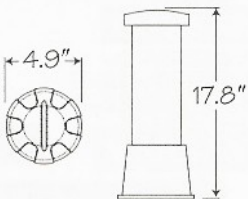

PoolCo USA

Waterway Chlorinators

Part No.	Description	Color	Price
CCF012-W	Off-line 12 Tablet Feeder	White	160.00
CLC012-W	In-line 12 Tablet Feeder- 2" Socket	White	150.00
CLBA012-W	In-line 1 1/2" FPT with bracket for Clearwater filter system	White	160.00
550-6700	Bracket with screws for In-line chlorinator	Black	20.00

Clearwater automatic chlorinators provide safe and reliable pool sanitation. Clearwater's durable flow valve for regulating chlorine or bromine flow has been improved to better adjust for more accurate settings. The dial has been moved to make viewing easier and the external hose has been eliminated on the in-line model.

OFF-LINE FEATURES

- 2 barbed fittings to simplify hook-up to above ground pool installations.
- 2 hose clamps for plumbing in-ground pools or hard plumbed pools.
- Optional accessory pad for use with ClearWater pumps and filters.
- A check valve to prevent backflow of water into chlorinator.

IN-LINE FEATURES

- 2" socket x 2 1/2" spigot (1 1/2" socket reducers included).
- A check valve to prevent backflow of water into chlorinator.
- Internal chamber designed for improved performance.

* Also available in white.

Off-Line

Chlorinator bracket.
For complete assembly, see page 21.