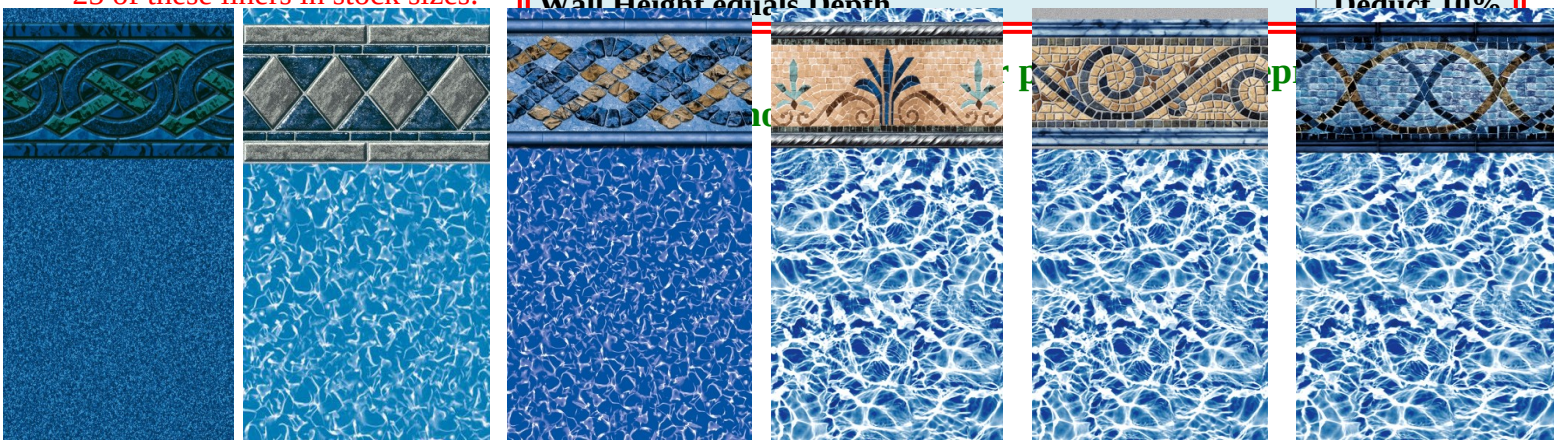

Astera Jewel 27 - We have about 25 of these liners in stock sizes.