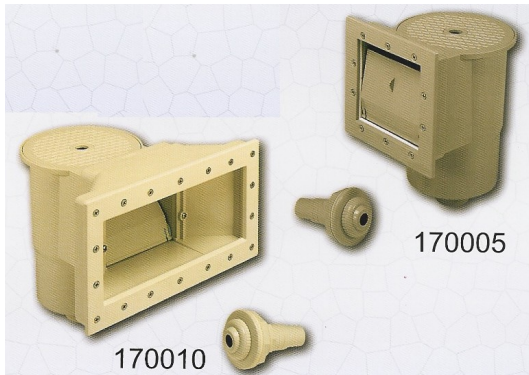

160005

170005

170010