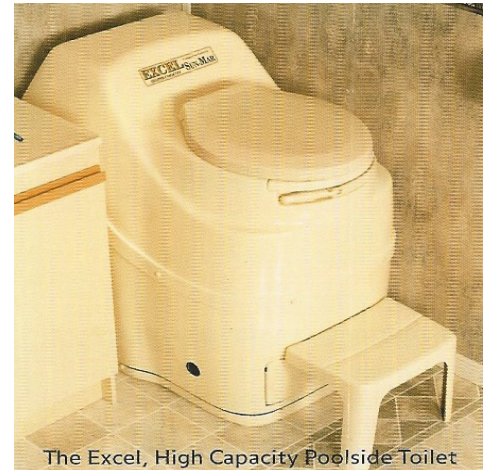

The 3rd Chamber

Composting is completed in the finishing drawer at the front of the unit. By rotating the drum backwards, compost drops into the drawer, where it is isolated from new fresh material and need not be emptied until more compost is to be extracted.

Part No.	Description	Dealer Net Price	Factory List Price
COMPACT	Compact- Low profile Toilet	1,895.00	2,115.00
EXCEL	Excel- Larger Bio-drum, twice the composting capacity	1,920.00	2,165.00
EXCEL NE	Excel- Larger Bio-drum, Non-Electric	1,755.00	1,965.00
CS	Compost Sure- Retains moisture, frees air space, improves porosity, and helps break waste- 30L Bag.	29.00	46.00
CQ	Compost Quick- Enzymes help to speed up aerobic activity	19.00	26.00
MM	Microbe Mix- for starting and accelerating decomposition	21.00	28.00