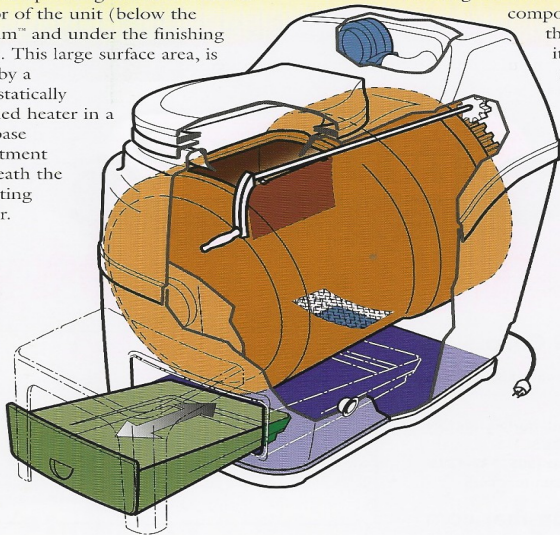

60.00

PoolCo USA

SUN-MAR - Pool-Side Toilets

How a SUN-MAR Works

SUN-MAR Uses a Unique Three Chamber Approach to Composting.

The 1st Chamber

The composting itself takes place in a patented Bio-drum™ which tumbles to optimize mixing, oxygenation and moisture distribution. Excess liquid automatically passes through a screen in the rear of the Bio-drum™ directly into the evaporating chamber.

The 2nd Chamber

Excess liquid, if any, is evaporated from a separate evaporating chamber which is the floor of the unit (below the Bio-drum™ and under the finishing drawer). This large surface area, is heated by a thermostatically controlled heater in a sealed base compartment underneath the evaporating chamber.

Air is pulled by the fan over this warmed evaporating surface and up the vent stack. Under normal circumstances the unit will evaporate all excess liquids, but where an overload condition is expected, the safety drains at the rear should be connected to a container.