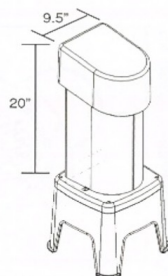

SV150T Tower Illuminator
150 Watt Metal Halide lamp,
10,000 hour average lamp life,
550 strand fiber capacity
(upgradable to 756),
white light or 6-color,
mounting base included.
5 year limited warranty