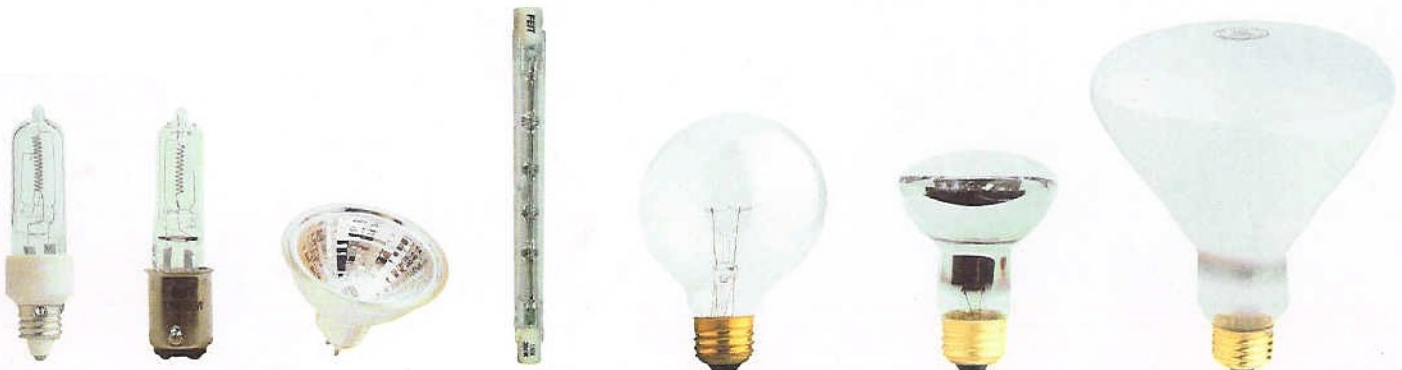

Item #	Description	Price
BPQ100/CL/MC/SPA	100W Halogen Mini Can Clear 120V Carded	11.00
BPQ250/CL/MC/SPA	250W Halogen Mini Can Clear 120V Carded	11.00
BPQ100/CL/DC/SPA	100W Halogen DC Bayonet CLR 120V Carded	11.00
BPQ250/CL/DC/SPA	250W Halogen DC Bayonet CLR 120V Carded	11.00
BPQ250T3/CL/SS-130	250W Halogen T-3 3.26" RSC CLR 130V Carded	12.00
BPQ300T3/CL	300W Halogen T-3 4.69" RSC CLR 120V Carded	7.00
BPQ500T3/CL	500W Halogen T-3 4.69" RSC CLR 120V Carded	11.00
Q150T3C/12V	150W Halogen T-3 12V Light Bulb	14.00
BPQ50T4	50W Halogen G4 6.35 Base 12V	5.00
BPQ100T4	100W Halogen G4 6.35 Base 12V	5.00
BPEYC	75W Halogen MR-16 Flood 12V Carded (SAm Light)	14.00
BPELCSA	250W Halogen MR-16 Flood 24V Carded (F/O)	50.00
400G30/FL	400W G-30 Flood 125V	22.00
100R20/S-12	100W Flood 12V	11.00
100BR30/FL-12	100W Flood 12V	11.00
100R20/S	100W R-20 Short Spa Flood 120V Boxed	12.00
300R/FL-12	300W R-40 6.38" MOL(5.0" Diam.) Flood 12V Boxed	32.00
300R/FL-130	300W R-40 6.56" MOL(5.0" Diam.) Flood 130V Boxed	22.00
400R/FL	400W R-40 6.75" MOL(5.0" Diam.) Flood 120V Boxed	22.00
500R/FL-130	500W R-40 6.75" MOL(5.0" Diam.) Flood 130V Boxed	22.00
346000011	Sunlite #7116- 120V/250W, 6800 Series light (70514), screw-in (New Style)	40.00
SP502Z1	Sealed Beam- 12V/300W Par-56 screw terminal	40.00
LPL-2030-110-2	Color Splash 2G Regular LED In-ground Pool Light	460.00
LPL-P1-RGB-120	Color Splash 3G Very High Output LED Pool Light	620.00
LPL-2030-12-2	Color Splash 2G low voltage In-ground LED Pool Light	460.00

Other lighting systems please call for quotation.