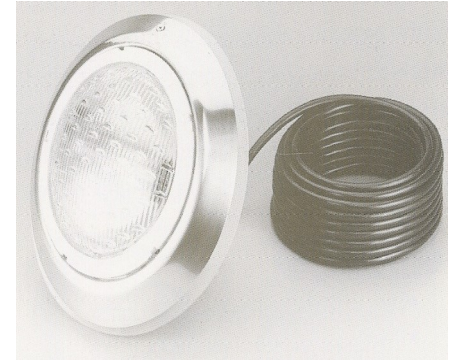

- Injection molded PVC fixture housing for corrosion free performance
- Socket conduit connection designed for quick and simple gluing to PVC pipe. Provides a clean, reliable seal
- U.L. approved sweep elbow fitting, coupling and reducer, included in SP0600U, SP0607U, SP0608U and SP0601U, meet the highest standard and provide the most convenient installation
- All SP0600U, SP0607U and SP0608U niches have a 45 degree 1in outlet, which can be adjusted for top or rear conduit connection using the 45 degree U.L. approved sweep elbow (included). The SP0601U niche has a 1in rear outlet which can be adjusted to 45 degrees

PoolCo USA

Pool Lights

Pentair
Pool Products™

Lights

*78863200	Aqua-Lumin II-250W, 120V, 50' cord, S/S face ring	*950.00
FS12VAL	Above light in generic - color, bracket, transformer	1,400.00
784511	Amerlite- 500W, 120V, 15'cord	670.00
784541	Amerlite- 500W, 120V, 30'cord	730.00
784581	Amerlite- 500W, 120V, 50'cord	760.00
784563	Amerlite- 500W, 120V, 100' cord	820.00
784411	Amerlite- 400W, 120V, 15'cord	665.00
784441	Amerlite- 400W, 120V, 30'cord	725.00
784481	Amerlite- 400W, 120V, 50'cord	755.00

Vinyl Niches

78887700	Vinyl fixture for Aqua-Lumin light 3/4" hub	300.00
78232400	Amerlite- vinyl niche standard 10 hole 3/4" hub	400.00
620004	Pentair Niche- Plastic quick niche-vinyl	350.00
25549-002	Vinyl Liner Sealing ring- Chrome Plated Brass for Pentair pool light niche	180.00