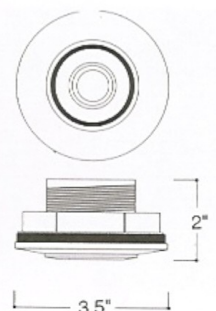

End-Glow Cable & Underwater Lens

Model No.	Description	Price